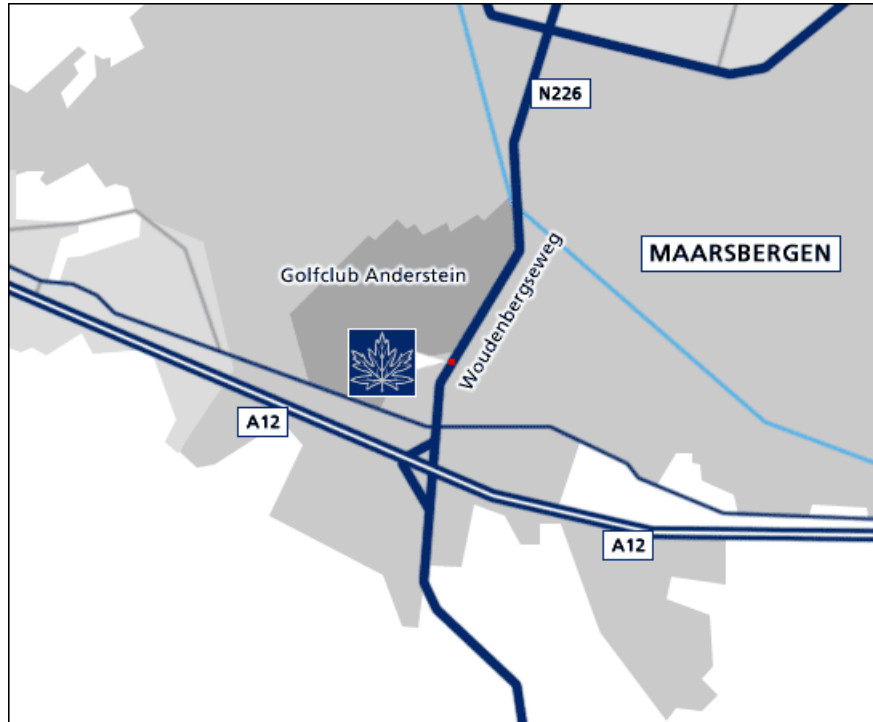

ROUTE DESCRIPTION MAARSBERGEN

Address

Woudenbergseweg 11
3953 ME Maarsbergen
Tel: 0343 43 00 28

Our Maarsbergen office is located in the "Koetshuis" on Anderstein estate (Golf Course).

From Utrecht / Arnhem

- A12 (Utrecht to Arnhem): take exit "Maarsbergen" (exit no. 22).
- At the bottom of the exit ramp, take the N226 to Maarsbergen/Woudenberg; you are now on Woudenbergseweg
- After the Shell gas station turn left onto the Anderstein estate.

From Amersfoort

- A28 (Utrecht to Amersfoort): take exit "Leusden-Zuid/Woudenberg" (exit no. 6).
- From the exit ramp, take the N226 to Woudenberg.
- When you reach Woudenberg stay on the N226 to Maarsbergen.
- In the centre of Maarsbergen, continue for approximately 100 metres and turn right onto the Anderstein estate.

Please park your car at the Anderstein Golf Club parking.
Follow the signs "Koetshuis" from the parking.